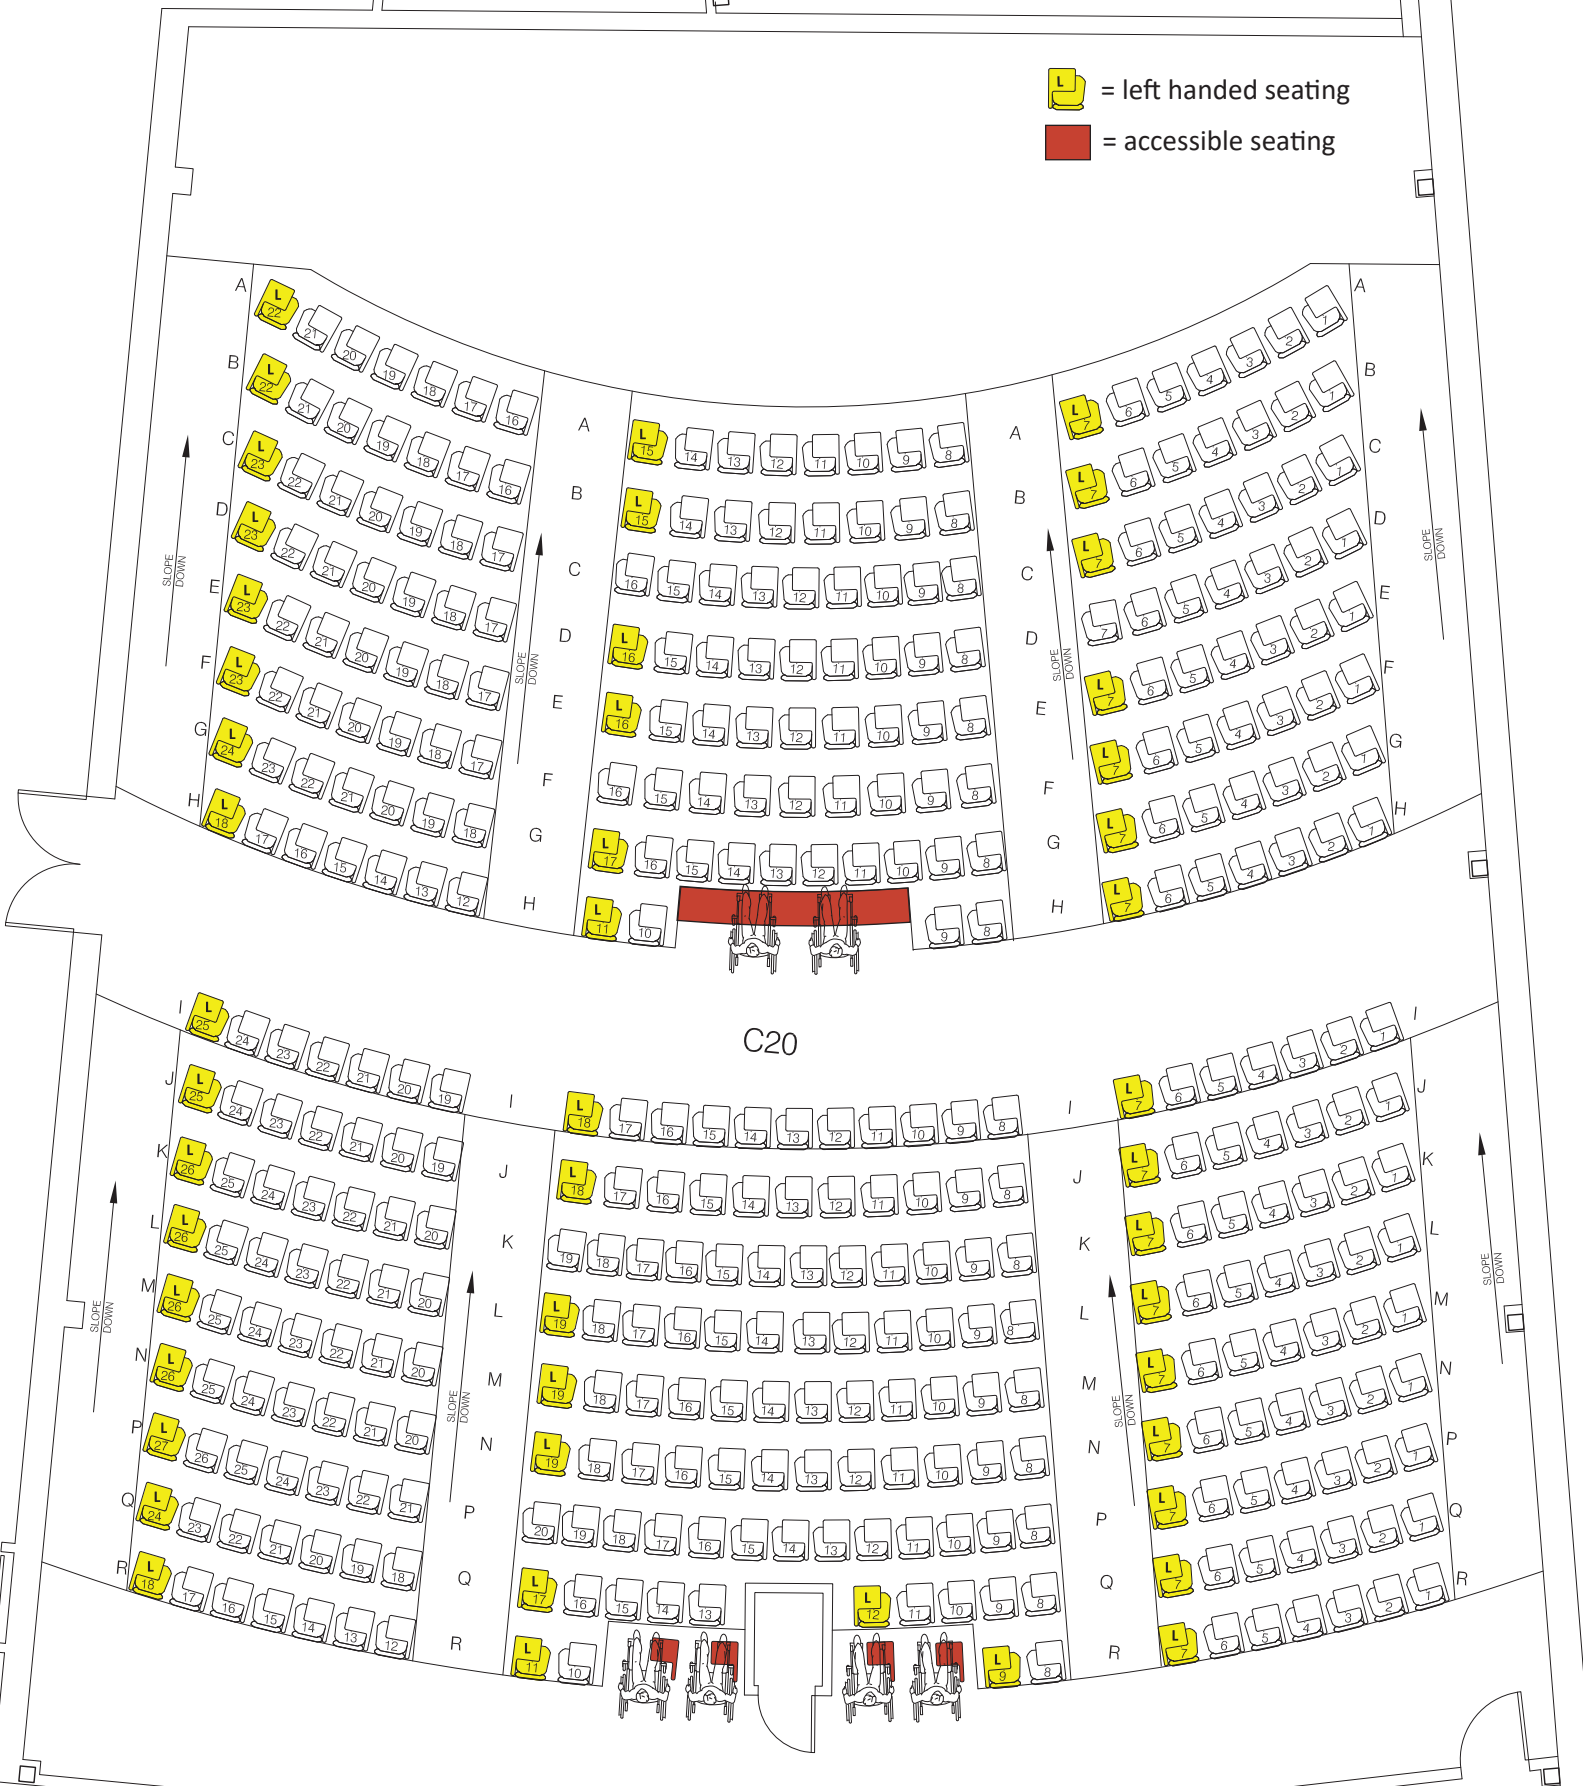

 = left handed seating  
 = accessible seating

# Pomerantz Center (PC) - C20