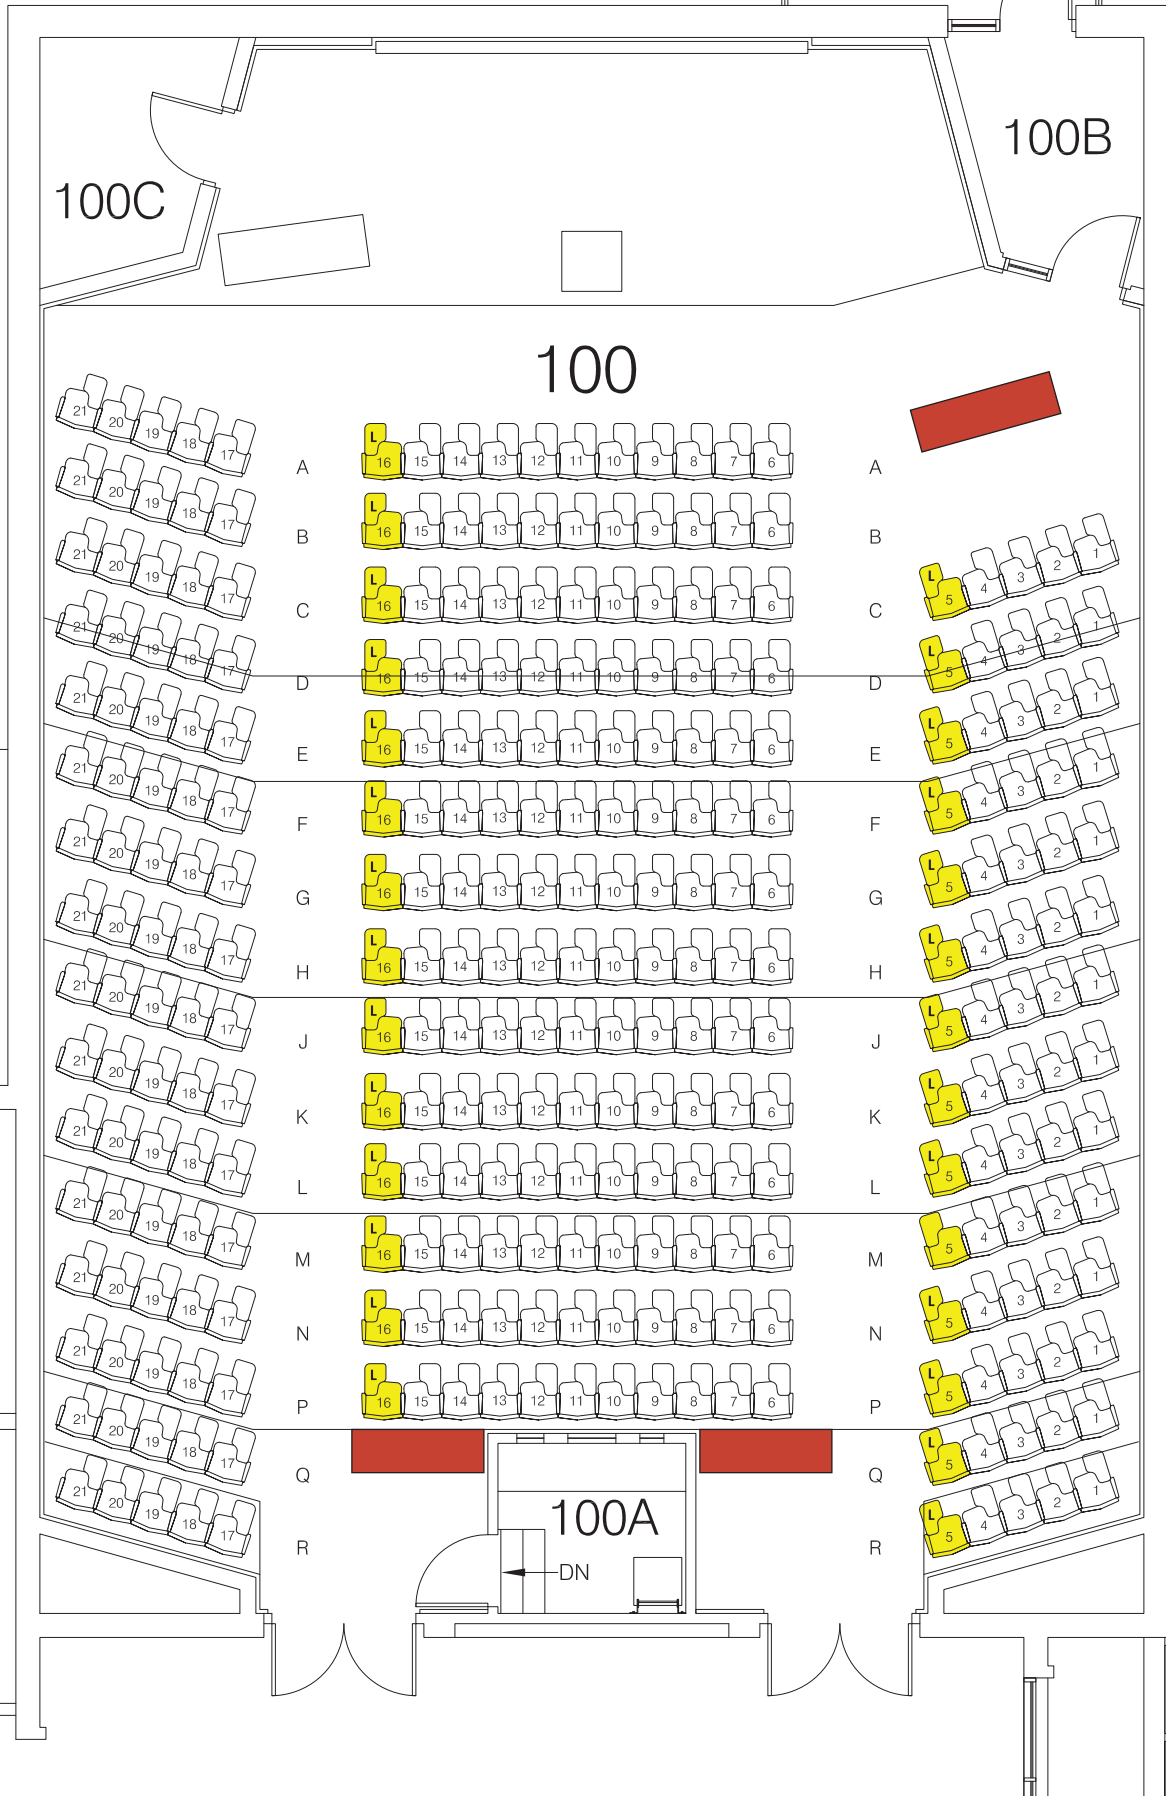


 = left handed seating

 = accessible seating

SLOPE
DOWN 

ENT 6

100B

100C

100

Phillips Hall (PH) - 100

4