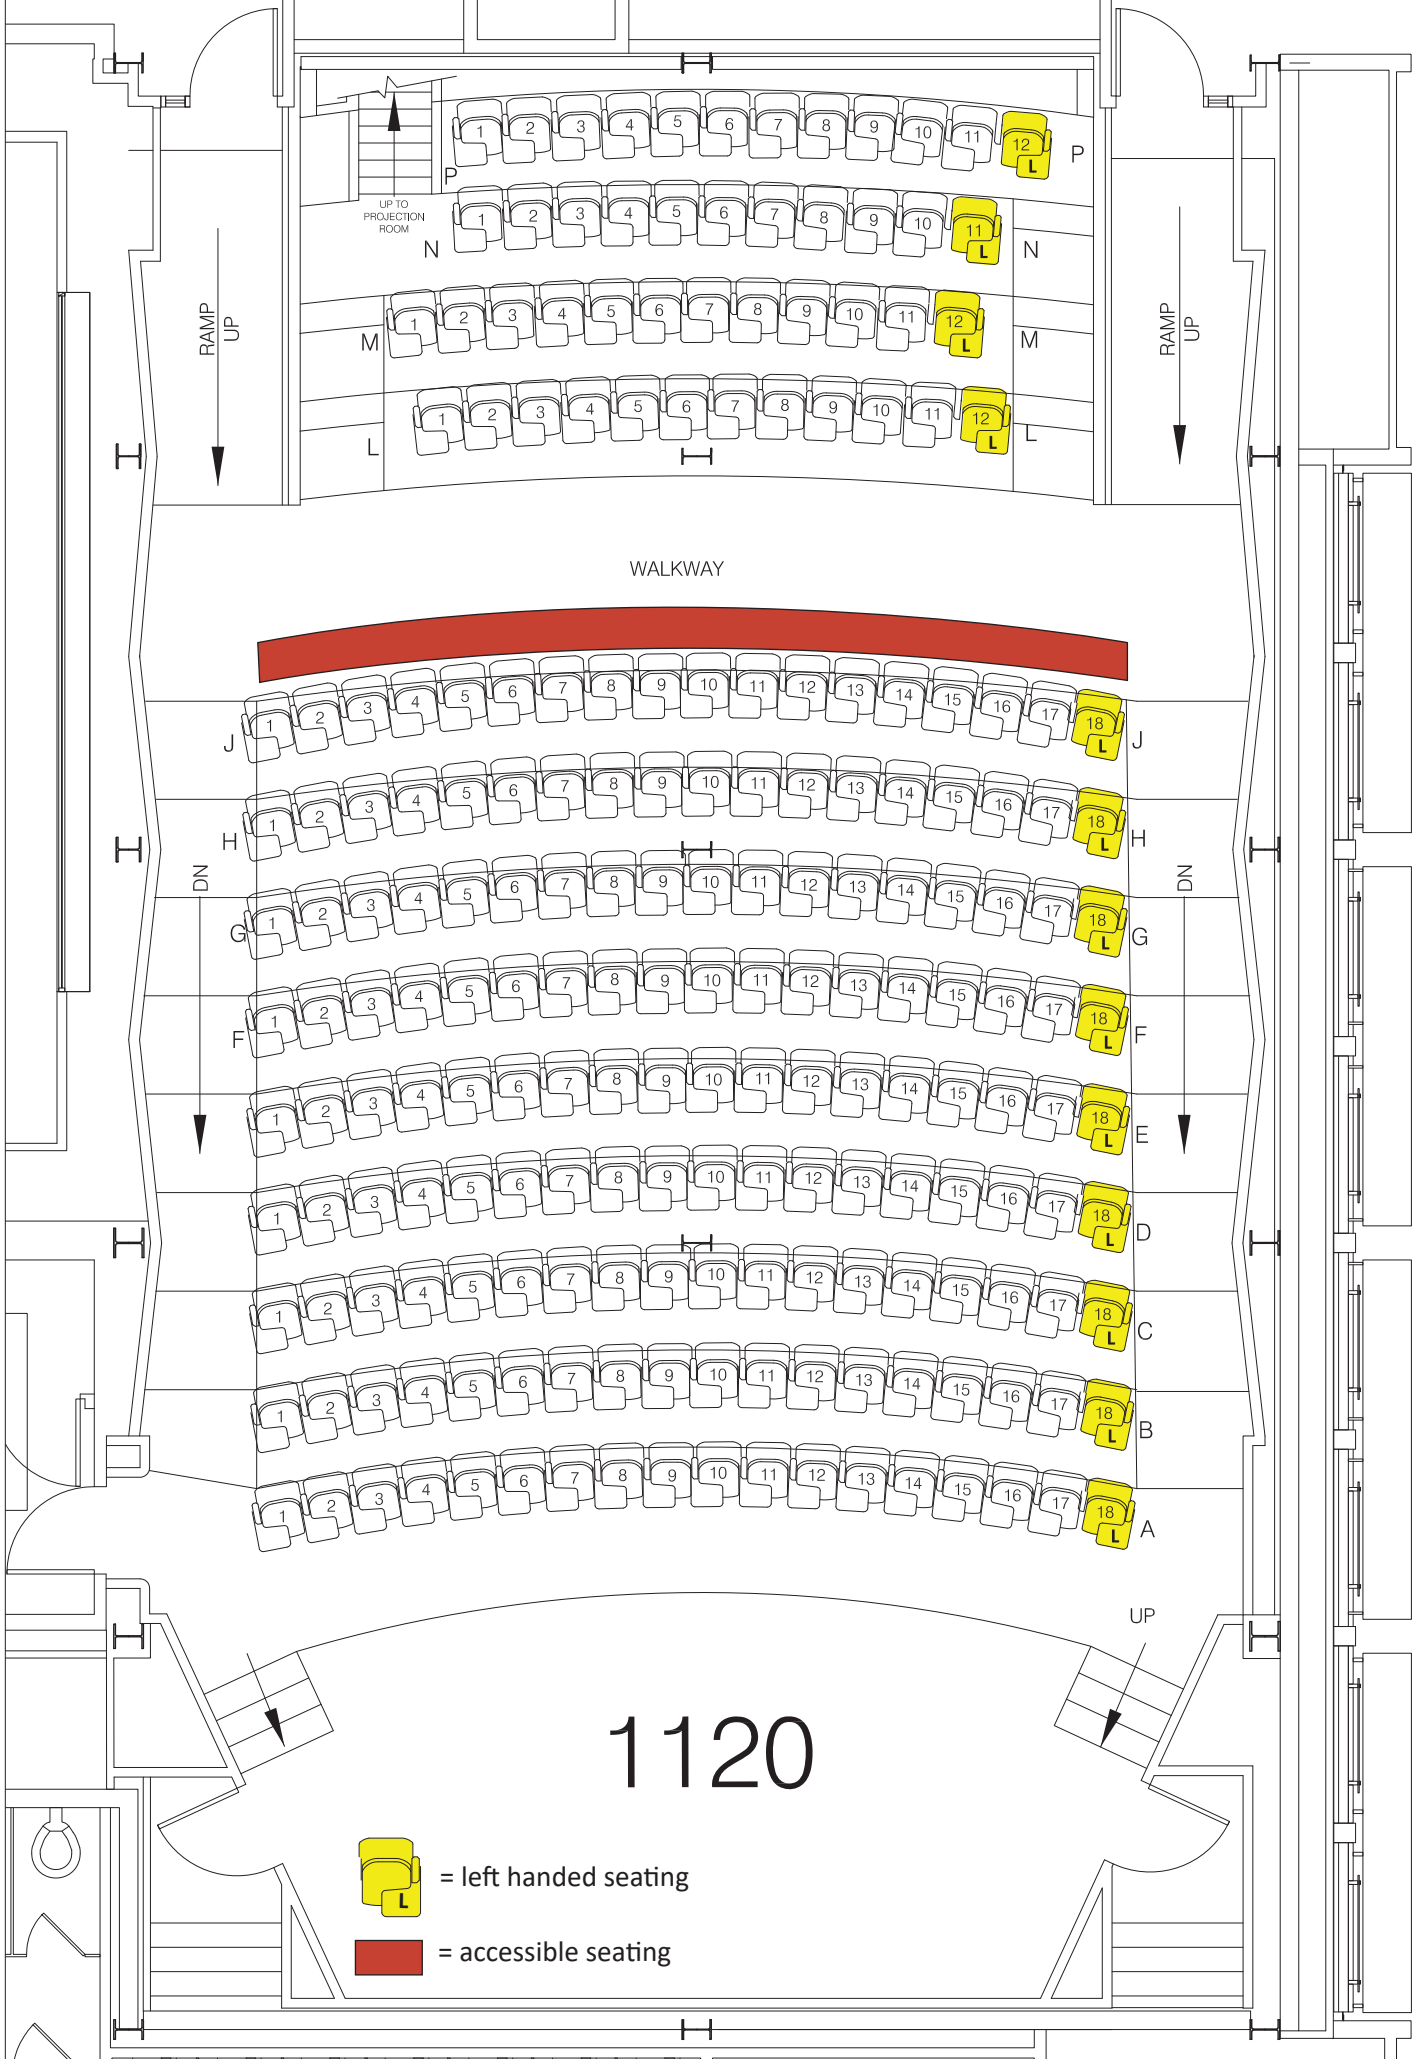

Library (LIB) - Shambaugh Auditorium

= left handed seating

= accessible seating